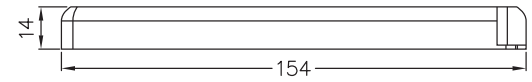

SS30-24VF

220
~CV
out

Class II

1

t_c	+85°C
t_a	+45°C
Dimensions	154 x 50 x 14 mm

Input Vac	Vdc	Output CC	W
200~240V (50/60Hz)	24V	1.25A	30W

Fissaggio cavi / Cable fixing
Morsetti a vite / Screw fixing

Approvazioni / Approvals