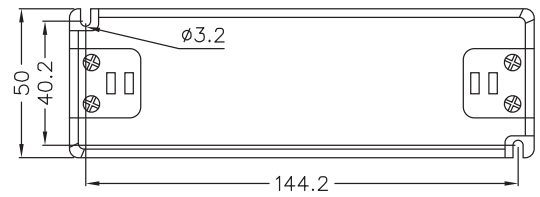

SS30-24VF

220
~CV
out

Class II

1

t_c	+85°C
t_a	+45°C
Dimensions	154 x 50 x 14 mm

Input Vac	Vdc	Output CC	W
200~240V (50/60Hz)	24V	1.25A	30W

Fissaggio cavi / Cable fixing
Morsetti a vite / Screw fixing

Approvazioni / Approvals