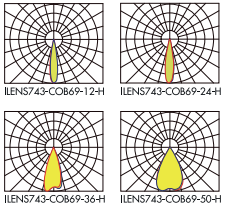

型号 Part NO.	ILENS743-COB69-XX-H
尺寸 Size	Φ68.65*29.50mm
材质 Material	PMMA
LED	COB
角度 Angle	12° 24° 36° 50°
应用 Application	室外照明 室内照明 Outdoor lighting Indoor lighting