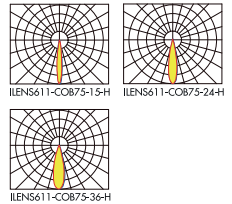

型号 Part NO.	ILENS611-COB75-XX-H
尺寸 Size	Φ75.00*22.87mm
材质 Material	PMMA
LED	COB
角度 Angle	15° 24° 36°
应用 Application	室外照明 室内照明 Outdoor lighting Indoor lighting