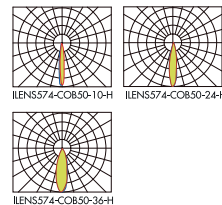

型号 Part NO.	I LENS574-COB50-XX-H
尺寸 Size	Φ50.00*25.36mm
材质 Material	PC
LED	COB
角度 Angle	10° 24° 36°
应用 Application	室外照明 室内照明 Outdoor lighting Indoor lighting