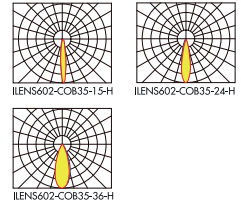

型号 Part NO.	I LENS602-COB35-XX-H
尺寸 Size	Φ35.00*10.50mm
材质 Material	PMMA
LED	COB
角度 Angle	15° 24° 36°
应用 Application	室外照明 室内照明 Outdoor lighting Indoor lighting