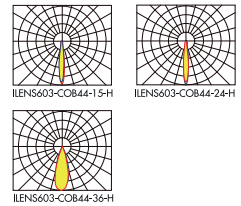

型号 Part NO.	I LENS603-COB44-XX-H
尺寸 Size	Φ44.00*10.50mm
材质 Material	PMMA
LED	COB
角度 Angle	15° 24° 36°
应用 Application	室外照明 室内照明 Outdoor lighting Indoor lighting