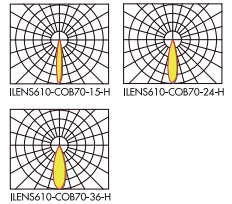

型号 Part NO.	ILENS610-COB70-XX-H
尺寸 Size	Φ70.25*19.55mm
材质 Material	PMMA
LED	COB
角度 Angle	15° 24° 36°
应用 Application	室外照明 室内照明 Outdoor lighting Indoor lighting