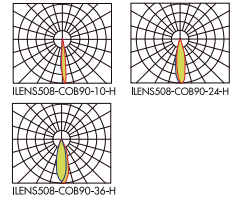

型号 Part NO.	ILENS508-COB90-XX-H
尺寸 Size	Φ90.00*26.78mm
材质 Material	PMMA
LED	COB
角度 Angle	10° 24° 36°
应用 Application	室外照明 室内照明 Outdoor lighting Indoor lighting