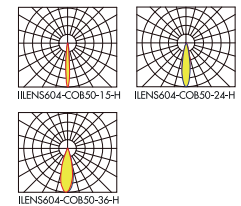

型号 Part NO.	I LENS604-COB50-XX-H
尺寸 Size	Φ50.00*13.80mm
材质 Material	PMMA
LED	COB
角度 Angle	15° 24° 36°
应用 Application	室外照明 室内照明 Outdoor lighting Indoor lighting