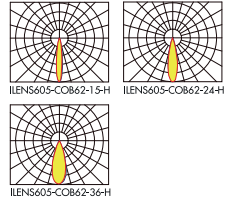

I LENS578-COB80-10-H

I LENS578-COB80-24-H

I LENS578-COB80-36-H

型号 Part NO.	ILENS605-COB62-XX-H
尺寸 Size	Φ62.00*17.50mm
材质 Material	PMMA
LED	COB
角度 Angle	15° 24° 36°
应用 Application	室外照明 室内照明 Outdoor lighting Indoor lighting