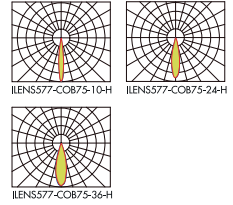

型号 Part NO.	I LENS577-COB75-XX-H
尺寸 Size	Φ75.00*32.32mm
材质 Material	PMMA
LED	COB
角度 Angle	10° 24° 36°
应用 Application	室外照明 室内照明 Outdoor lighting Indoor lighting